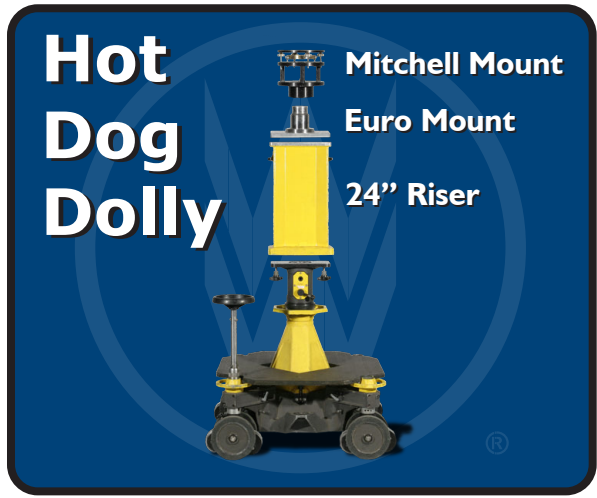

# Hot Dog and Hy-Hy Dollies

Both the Hot Dog Dolly and Hy Hy Dolly offer an excellent, secure base for the wide range of jib arms offered at WFW: Aerocrane, Advanta-jib, Porta-jib, Straight Shooter, Tele-jib, Meerkat and CG10. Both dollies can be adapted with either Euro or Mitchell mounts. The Hot Dog Dolly is a smaller, lighter base with adjustable wheels for crab, two wheel steering or free wheeling. The Hy Hy Dolly based on the Chapman Hybrid has pivoting wheels to widen the base while providing crab and two wheeled steering.

Hot Dog Dolly Quick Specs		
Width	31½"	80cm
Length	31½"	80cm
Height to Euro-mount	41½"	105cm
Weight	195lbs	88kg

Hy-Hy Dolly Quick Specs		
Width	70cm	27½"
Length	102cm	40"
Height to Mitchell	105cm	41½"
Weight	160kg	350lbs